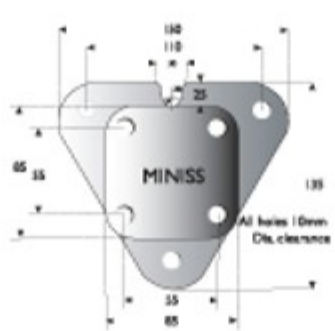

## Scene Shifters

- Easy 360° manouverability
- Designed for applications in Theatres, Conference Centres and Exhibition halls.

A Wheel Dia. (mm)	D Tread Width (mm)	Load Cap. (kg)	B Overall Height (mm)	Plate / Bolt Hole Dimensions		Suits Bolt Dia. (mm)	Wheel Type	Bearing Type	C Swivel Dia. (mm)	Unit Weight (kg)	Catalogue Reference	
				Plate	Bolt Ctrs						Scene Shifter	Spare Wheel
<b>Mini Scene Shifter : Fitted with Ultra Low-level KS series castors</b>												
35	28	300	85	85 X 85	55 X 55	10	Polyurethane	Ball Bearing	95	1.8	MINISS	KS035PTBST
<b>Type A Scene Shifter : Fitted with Low-level 2SL series twin wheeled castors</b>												
50	14	360	96	150 X 110	105 X 80	10	Nylon	Plain	308	7	2SL 050 NY0LX	050NY0L
50	14	360	96	150 X 110	105 X 80	10	Poly Tyre / Cast Iron Centre	Plain	308	8	2SL 050 PT0LX	050PT0L
<b>Type B Scene Shifter : Fitted with BS4 series Castors * Available on Pg 61</b>												
100	35	460	168	150 X 110	120/105 X 80/60	10	Nylon	Plain	436	8	BS4 100 NY04X	100 NY04
100	35	460	168	150 X 110	120/105 X 80/60	10	Nylon	Roller	436	8	BS4 100 NY14X	100NY14
100	35	300	168	150 X 110	120/105 X 80/60	10	Rubber Tyre / Cast Iron Centre	Plain	436	11	BS4 100 RU04X	100RU04
100	29	460	168	150 X 110	120/105 X 80/60	10	Poly Tyre / Cast Iron Centre	Plain	436	11	BS4 100 PT04X	100 PT04
100	29	460	168	150 X 110	120/105 X 80/60	10	Poly Tyre / Cast Iron Centre	Roller	436	11	BS4 100 PT14X	100 PT14
125	35	460	193	150 X 110	120/105 X 80/60	10	Nylon	Plain	464	9	BS4 125 NY04X	125 NY04
125	35	460	193	150 X 110	120/105 X 80/60	10	Nylon	Roller	464	9	BS4 125 NY14X	125 NY14
125	38	360	193	150 X 110	120/105 X 80/60	10	Rubber Tyre / Cast Iron Centre	Plain	464	12	BS4 125 RU04X	125RU04
125	38	360	193	150 X 110	120/105 X 80/60	10	Rubber Tyre / Cast Iron Centre	Roller	464	12	BS4 125 RU14X	125 RU14
125	32	460	193	150 X 110	120/105 X 80/60	10	Poly Tyre / Cast Iron Centre	Plain	464	12	BS4 125 PT04X	125 PT04
125	32	460	193	150 X 110	120/105 X 80/60	10	Poly Tyre / Cast Iron Centre	Roller	464	12	BS4 125 PT14X	125 PT14