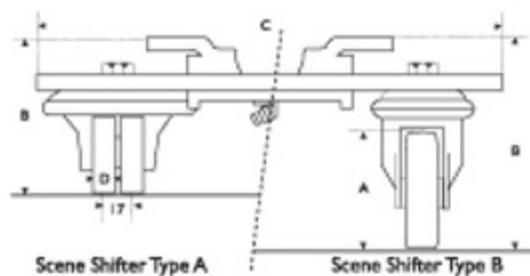

## Scene Shifters

- Easy 360° manouverability
- Designed for applications in Theatres, Conference Centres and Exhibition halls.

A Wheel Dia. (mm)	D Tread Width (mm)	Load Cap. (kg)	B Overall Height (mm)	Plate / Bolt Hole Dimensions		Suits Bolt Dia. (mm)	Wheel Type	Bearing Type	C Swivel Dia. (mm)	Unit Weight (kg)	Catalogue Reference	
				Plate	Bolt Ctrs						Scene Shifter	Spare Wheel
<b>Mini Scene Shifter : Fitted with Ultra Low-level KS series castors</b>												
35	28	300	85	85 X 85	55 X 55	10	Polyurethane	Ball Bearing	95	1.8	MINISS	KS035PTBST
<b>Type A Scene Shifter : Fitted with Low-level 2SL series twin wheeled castors</b>												
50	14	360	96	150 X 110	105 X 80	10	Nylon	Plain	308	7	2SL 050 NY0LX	050NY0L
50	14	360	96	150 X 110	105 X 80	10	Poly Tyre / Cast Iron Centre	Plain	308	8	2SL 050 PT0LX	050PT0L
<b>Type B Scene Shifter : Fitted with BS4 series Castors * Available on Pg 61</b>												
100	35	460	168	150 X 110	120/105 X 80/60	10	Nylon	Plain	436	8	BS4 100 NY04X	100 NY04
100	35	460	168	150 X 110	120/105 X 80/60	10	Nylon	Roller	436	8	BS4 100 NY14X	100NY14
100	35	300	168	150 X 110	120/105 X 80/60	10	Rubber Tyre / Cast Iron Centre	Plain	436	11	BS4 100 RU04X	100RU04
100	29	460	168	150 X 110	120/105 X 80/60	10	Poly Tyre / Cast Iron Centre	Plain	436	11	BS4 100 PT04X	100 PT04
100	29	460	168	150 X 110	120/105 X 80/60	10	Poly Tyre / Cast Iron Centre	Roller	436	11	BS4 100 PT14X	100 PT14
125	35	460	193	150 X 110	120/105 X 80/60	10	Nylon	Plain	464	9	BS4 125 NY04X	125 NY04
125	35	460	193	150 X 110	120/105 X 80/60	10	Nylon	Roller	464	9	BS4 125 NY14X	125 NY14
125	38	360	193	150 X 110	120/105 X 80/60	10	Rubber Tyre / Cast Iron Centre	Plain	464	12	BS4 125 RU04X	125RU04
125	38	360	193	150 X 110	120/105 X 80/60	10	Rubber Tyre / Cast Iron Centre	Roller	464	12	BS4 125 RU14X	125 RU14
125	32	460	193	150 X 110	120/105 X 80/60	10	Poly Tyre / Cast Iron Centre	Plain	464	12	BS4 125 PT04X	125 PT04
125	32	460	193	150 X 110	120/105 X 80/60	10	Poly Tyre / Cast Iron Centre	Roller	464	12	BS4 125 PT14X	125 PT14