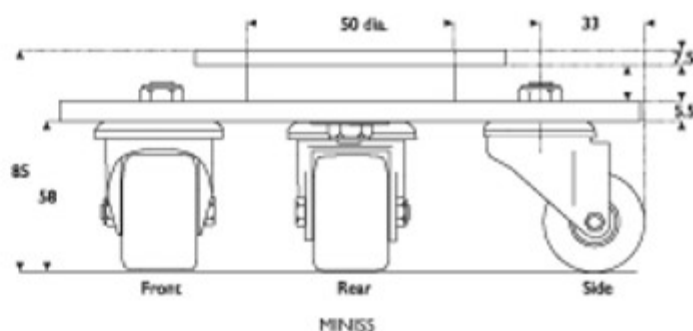

## Scene Shifters

- Easy 360° manouverability
- Designed for applications in Theatres, Conference Centres and Exhibition halls.

A Wheel Dia. (mm)	D Tread Width (mm)	Load Cap. (kg)	B Overall Height (mm)	Plate / Bolt Hole Dimensions		Suits Bolt Dia. (mm)	Wheel Type	Bearing Type	C Swivel Dia. (mm)	Unit Weight (kg)	Catalogue Reference	
				Plate	Bolt Ctrs						Scene Shifter	Spare Wheel
<b>Mini Scene Shifter : Fitted with Ultra Low-level KS series castors</b>												
35	28	300	85	85 X 85	55 X 55	10	Polyurethane	Ball Bearing	95	1.8	MINISS	KS035PTBST
<b>Type A Scene Shifter : Fitted with Low-level 2SL series twin wheeled castors</b>												
50	14	360	96	150 X 110	105 X 80	10	Nylon	Plain	308	7	2SL 050 NY0LX	050NY0L
50	14	360	96	150 X 110	105 X 80	10	Poly Tyre / Cast Iron Centre	Plain	308	8	2SL 050 PT0LX	050PT0L
<b>Type B Scene Shifter : Fitted with BS4 series Castors * Available on Pg 61</b>												
100	35	460	168	150 X 110	120/105 X 80/60	10	Nylon	Plain	436	8	BS4 100 NY04X	100 NY04
100	35	460	168	150 X 110	120/105 X 80/60	10	Nylon	Roller	436	8	BS4 100 NY14X	100NY14
100	35	300	168	150 X 110	120/105 X 80/60	10	Rubber Tyre / Cast Iron Centre	Plain	436	11	BS4 100 RU04X	100RU04
100	29	460	168	150 X 110	120/105 X 80/60	10	Poly Tyre / Cast Iron Centre	Plain	436	11	BS4 100 PT04X	100 PT04
100	29	460	168	150 X 110	120/105 X 80/60	10	Poly Tyre / Cast Iron Centre	Roller	436	11	BS4 100 PT14X	100 PT14
125	35	460	193	150 X 110	120/105 X 80/60	10	Nylon	Plain	464	9	BS4 125 NY04X	125 NY04
125	35	460	193	150 X 110	120/105 X 80/60	10	Nylon	Roller	464	9	BS4 125 NY14X	125 NY14
125	38	360	193	150 X 110	120/105 X 80/60	10	Rubber Tyre / Cast Iron Centre	Plain	464	12	BS4 125 RU04X	125RU04
125	38	360	193	150 X 110	120/105 X 80/60	10	Rubber Tyre / Cast Iron Centre	Roller	464	12	BS4 125 RU14X	125 RU14
125	32	460	193	150 X 110	120/105 X 80/60	10	Poly Tyre / Cast Iron Centre	Plain	464	12	BS4 125 PT04X	125 PT04
125	32	460	193	150 X 110	120/105 X 80/60	10	Poly Tyre / Cast Iron Centre	Roller	464	12	BS4 125 PT14X	125 PT14