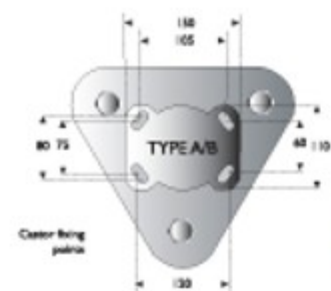

## Scene Shifters

- Easy 360° manouverability
- Designed for applications in Theatres, Conference Centres and Exhibition halls.

A Wheel Dia. (mm)	D Tread Width (mm)	Load Cap. (kg)	B Overall Height (mm)	Plate / Bolt Hole Dimensions		Suits Bolt Dia. (mm)	Wheel Type	Bearing Type	C Swivel Dia. (mm)	Unit Weight (kg)	Catalogue Reference	
				Plate	Bolt Ctrs						Scene Shifter	Spare Wheel
<b>Mini Scene Shifter : Fitted with Ultra Low-level KS series castors</b>												
35	28	300	85	85 X 85	55 X 55	10	Polyurethane	Ball Bearing	95	1.8	MINISS	KS035PTBST
<b>Type A Scene Shifter : Fitted with Low-level 2SL series twin wheeled castors</b>												
50	14	360	96	150 X 110	105 X 80	10	Nylon	Plain	308	7	2SL 050 NY0LX	050NY0L
50	14	360	96	150 X 110	105 X 80	10	Poly Tyre / Cast Iron Centre	Plain	308	8	2SL 050 PT0LX	050PT0L
<b>Type B Scene Shifter : Fitted with BS4 series Castors * Available on Pg 61</b>												
100	35	460	168	150 X 110	120/105 X 80/60	10	Nylon	Plain	436	8	BS4 100 NY04X	100 NY04
100	35	460	168	150 X 110	120/105 X 80/60	10	Nylon	Roller	436	8	BS4 100 NY14X	100NY14
100	35	300	168	150 X 110	120/105 X 80/60	10	Rubber Tyre / Cast Iron Centre	Plain	436	11	BS4 100 RU04X	100RU04
100	29	460	168	150 X 110	120/105 X 80/60	10	Poly Tyre / Cast Iron Centre	Plain	436	11	BS4 100 PT04X	100 PT04
100	29	460	168	150 X 110	120/105 X 80/60	10	Poly Tyre / Cast Iron Centre	Roller	436	11	BS4 100 PT14X	100 PT14
125	35	460	193	150 X 110	120/105 X 80/60	10	Nylon	Plain	464	9	BS4 125 NY04X	125 NY04
125	35	460	193	150 X 110	120/105 X 80/60	10	Nylon	Roller	464	9	BS4 125 NY14X	125 NY14
125	38	360	193	150 X 110	120/105 X 80/60	10	Rubber Tyre / Cast Iron Centre	Plain	464	12	BS4 125 RU04X	125RU04
125	38	360	193	150 X 110	120/105 X 80/60	10	Rubber Tyre / Cast Iron Centre	Roller	464	12	BS4 125 RU14X	125 RU14
125	32	460	193	150 X 110	120/105 X 80/60	10	Poly Tyre / Cast Iron Centre	Plain	464	12	BS4 125 PT04X	125 PT04
125	32	460	193	150 X 110	120/105 X 80/60	10	Poly Tyre / Cast Iron Centre	Roller	464	12	BS4 125 PT14X	125 PT14